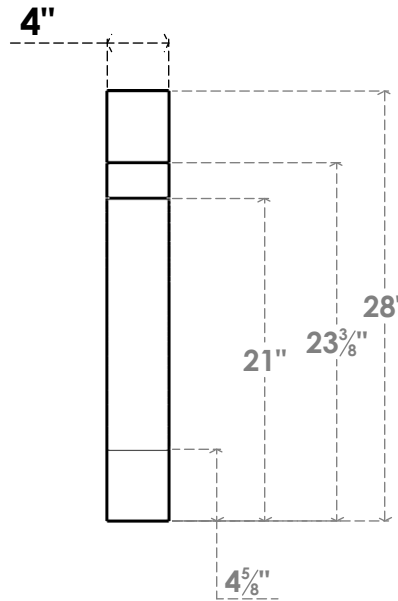

ITEM NUMBER: BRCPC040X28000X28000MRC

4"W X 28"D X 28"H MERCED ARCHITECTURAL GRADE PVC CLOSED KNEE BRACE

SIDE PROFILE

FRONT PROFILE

ISOMETRIC

EKENA MILLWORK
2300 WEST MAIN ST.
CLARKSVILLE, TX 75426
TOLL FREE: 866-607-0453
WWW.EKENAMILLWORK.COM

NOTES

1. INSTALLATION TO BE COMPLETED IN ACCORDANCE WITH MANUFACTURER'S SPECIFICATIONS.
2. DRAWING MAY NOT BE TO SCALE
3. THIS DRAWING IS INTENDED FOR DESIGN AND PLANNING PURPOSES ONLY.
4. ALL INFORMATION CONTAINED HEREIN WAS CURRENT AT THE TIME OF DEVELOPMENT BUT MUST BE REVIEWED AND APPROVED BY THE PRODUCT MANUFACTURER TO BE CONSIDERED ACCURATE.
5. ARCHITECTURAL GRADE PVC PRODUCTS ARE MADE FROM EXPANDED CELLULAR PVC AND COME NATURALLY WHITE BUT MAY BE PAINTED