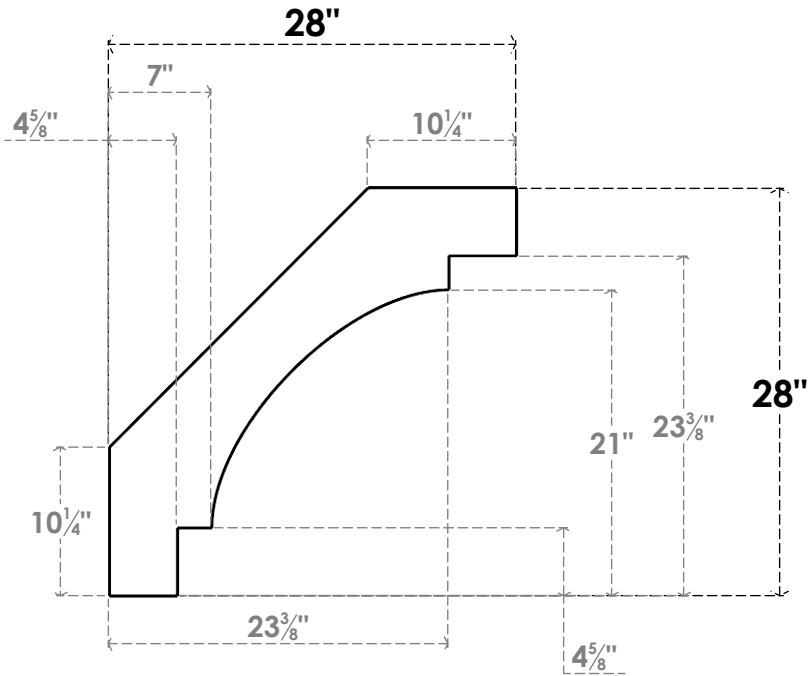

ITEM NUMBER: BRCPC040X28000X28000MRC

4"W X 28"D X 28"H MERCED ARCHITECTURAL GRADE PVC CLOSED KNEE BRACE

SIDE PROFILE

FRONT PROFILE

ISOMETRIC

EKENA MILLWORK
2300 WEST MAIN ST.
CLARKSVILLE, TX 75426
TOLL FREE: 866-607-0453
WWW.EKENAMILLWORK.COM